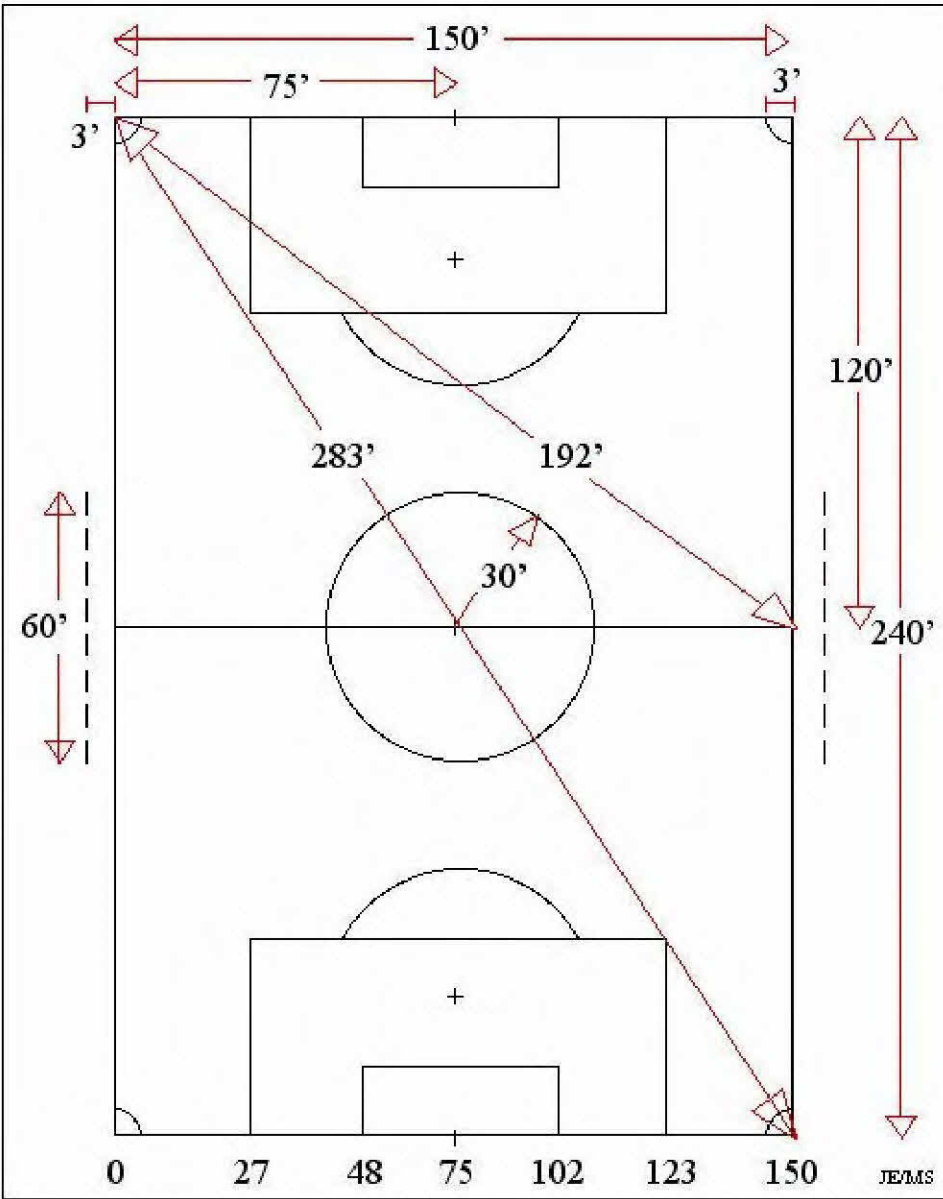

SOUTHAMPTON  
U8

SOUTHAMPTON & RED PUMP  
U10, U12

NRSL FIELDS - U16, U13  
 ROCKFIELD & RED PUMP