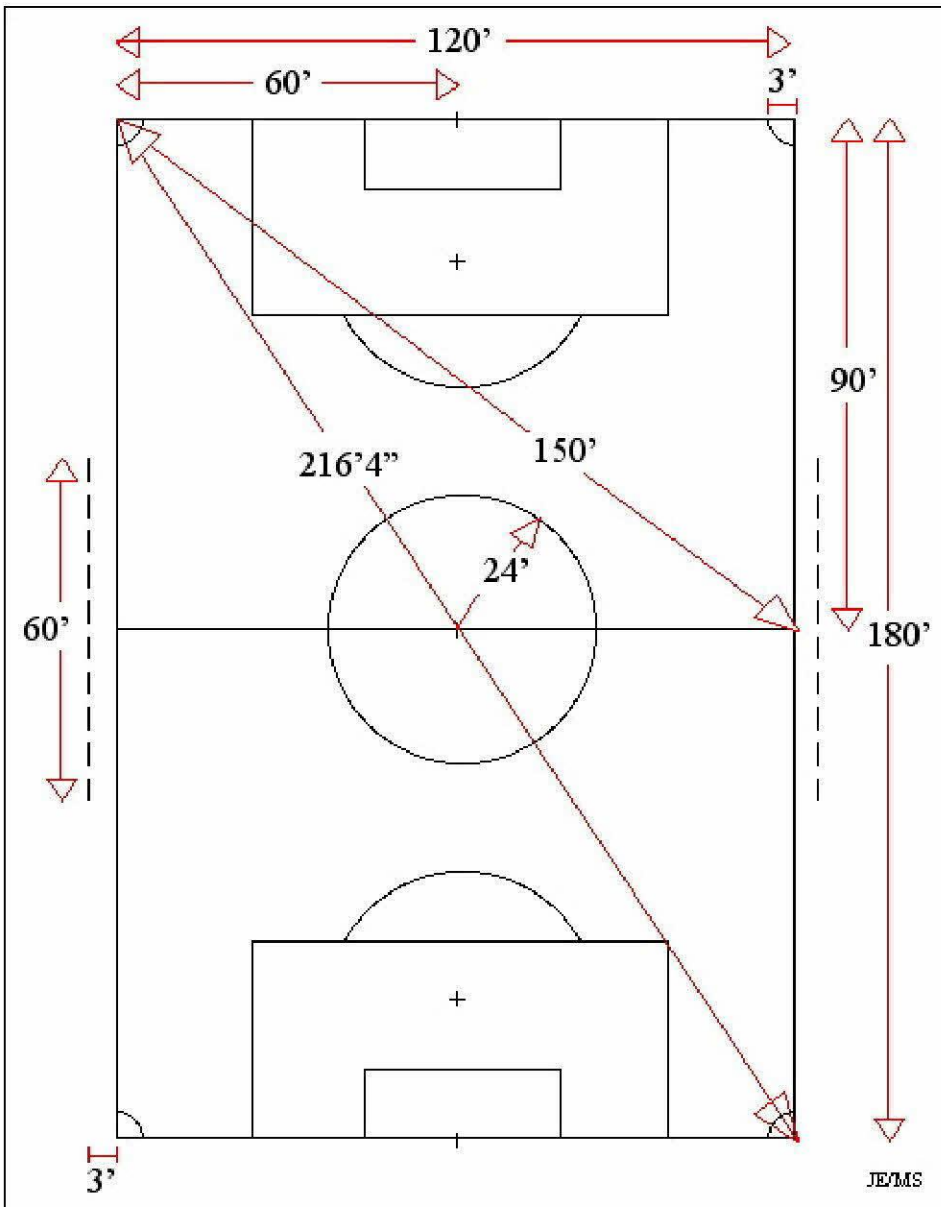

SOUTHAMPTON  
U8

SOUTHAMPTON & RED PUMP  
U10, U12

NRSL FIELDS - U16, U13  
 ROCKFIELD & RED PUMP