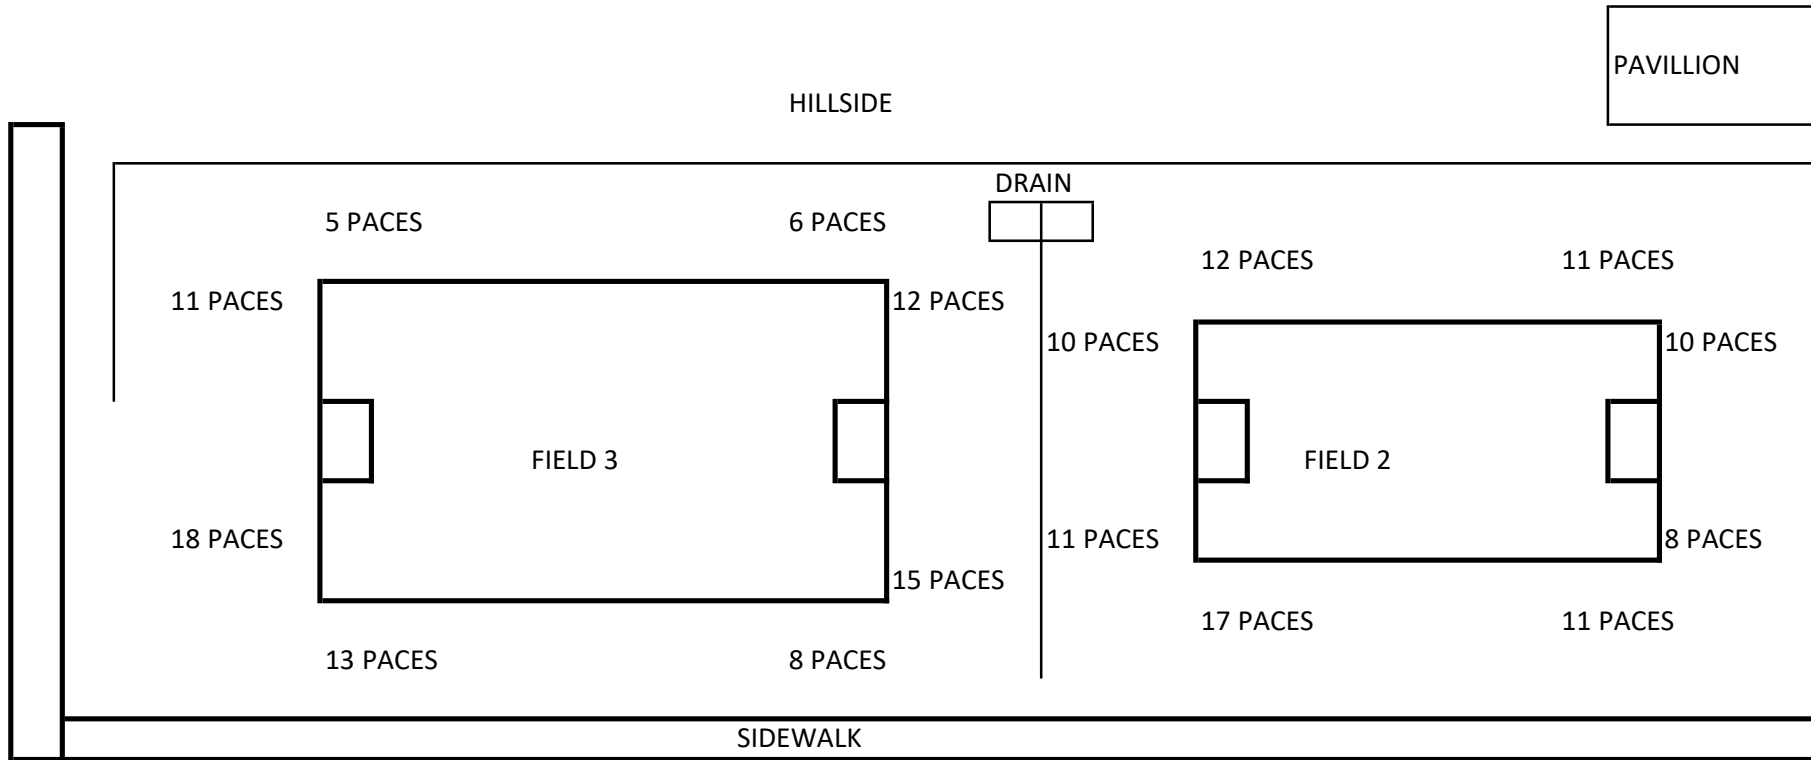

RED PUMP ELEM SURVEY STAKES

SOUTHAMPTON MIDDLE SCHOOL