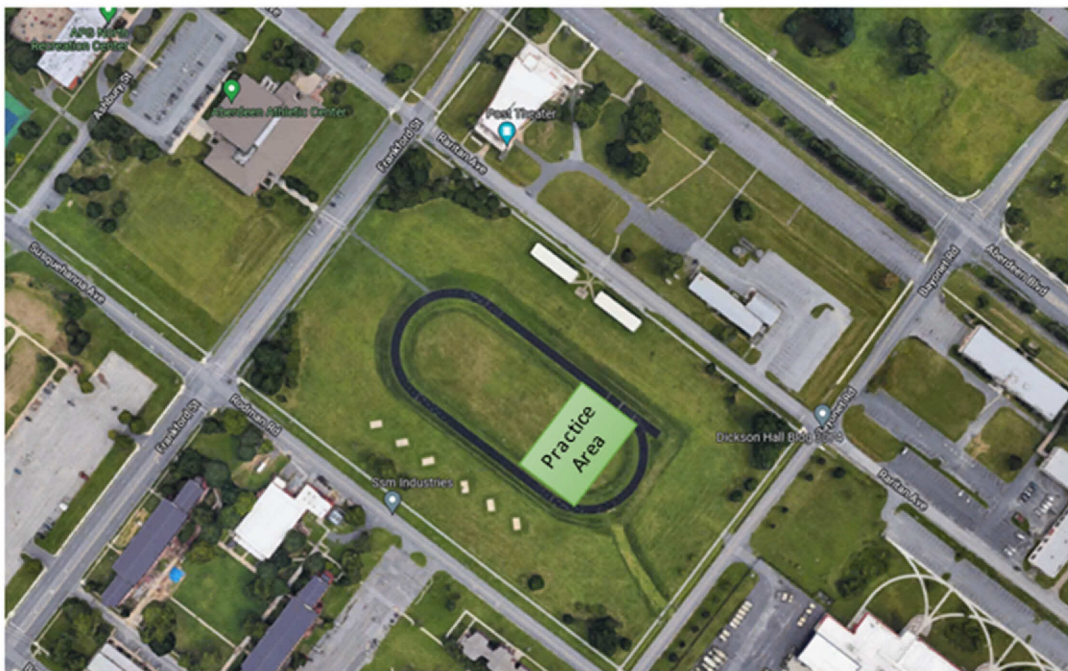

Welcome to Aberdeen Proving Ground.

You are requesting Visitor Access.

If you have a smartphone, you can follow these steps:

1. Scan the QR code with your smartphone or go the following site:

<https://pass.aie.army.mil/apg>

-2 There is an issue, Proceed to the VCC. If the VCC is open, go there. If the VCC is closed, go to lane and show the guard the email and your driver's license. They will conduct additional vetting and determine if access will be granted.

APG Turf Field

- Games located at the Turf Field on Aberdeen Proving Ground, just behind the Athletic Center/Post Theater,
 - 3245 Aberdeen Blvd, Aberdeen Proving Ground, MD 21005 (Theater address)
- Parking is available on Frankford St and Raritan Ave
- Please print your pass for Saturdays games. Do not wait until last minute. Fridays are not a great day to wait.ate!
- All adults entering need a pass. Mom and Dad for example. Had no issues last year.
- NO PETS, NO chairs on the Track – THANK YOU